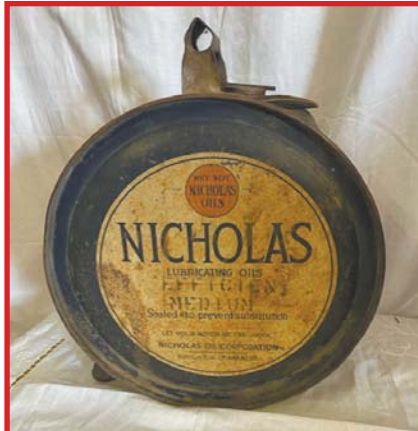

## ANTIQUES • COLLECTIBLES • GUNS

---AMERICAN LEGION - NELIGH, NEBRASKA---

MONDAY • SEPTEMBER 5, 2022 • 9:00 A.M.

**GUNS TO SELL AT  
12:00 NOON**

**PREVIEW SUNDAY, SEPT. 4 • 4:00~6:00 PM**

**LUNCH AND SEATING AVAILABLE**

### GUNS - AMMO - SWORD

Winc. Mo. 1873, Lever Action, 32 WCF, Hexagon Barrel 90% • Winc. Mo. 1894, Lever Action, 25-35 WCF, Saddle Ring 90% • Winc. 1890, Pump, 22 Short, Hexagon Barrel • Winc. Mo. 62, Pump, 22 Cal., 99% • Rem. Mo. 1882 Double Barrel, 10 Ga., Solid Rib • N.R. Davis & Sons 12 Ga., Double Barrel, Exposed Hammers, Solid Rib • Stevens 410 Ga., Double Barrel, Mat Rib, Pat. 1915, 90% • **AMMO:** 410 Ga. • 12 Ga. • 22 Cal. • **SWORD:** WWII German SS Sword/Scabbard • **WWII MEDALS, GOGGLES/BOX, HELMET**