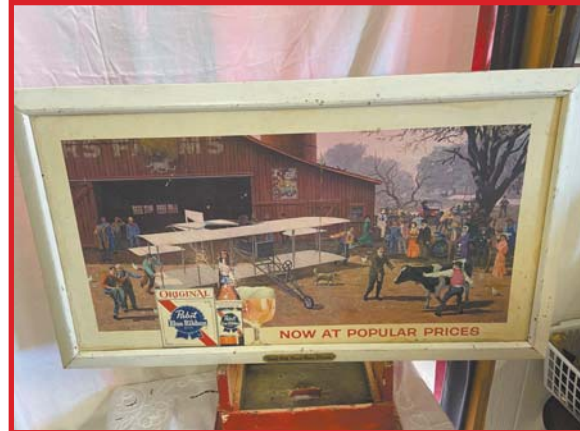

## ANTIQUES • COLLECTIBLES • GUNS

---AMERICAN LEGION - NELIGH, NEBRASKA---

MONDAY • SEPTEMBER 5, 2022 • 9:00 A.M.

**GUNS TO SELL AT  
12:00 NOON**

**PREVIEW SUNDAY, SEPT. 4 • 4:00~6:00 PM**

**LUNCH AND SEATING AVAILABLE**