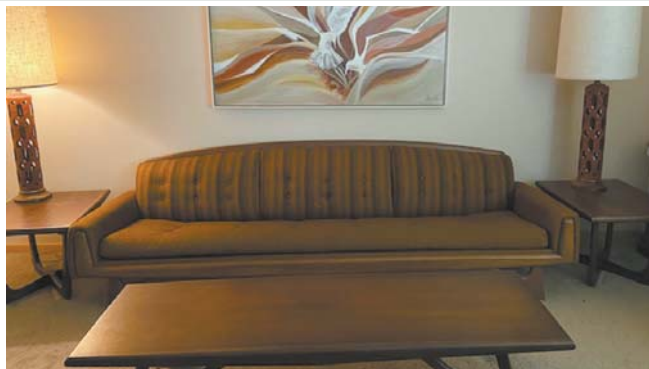

FURNITURE

Mid-Century Kroehler 8 ft. Couch/Wood Trim, 3 End Tables and Coffee Table • Kroehler Dining Room Set-Table, 6 chairs, Buffet, Hutch • Sewing Machine Table and Chair • 2 door Hutch • Pair of Occasional Chairs • Kitchen Dinette Set with 4 Chairs • Oak Desk/Drawers • High Top Table with 4 Chairs-Black • Pair of Oak End Tables • Large Black Rocker • Pair of Kroehler End Tables and Coffee Table • 8 Piece Haywood Wakefield Bedroom Set: Full Bed, Dresser, Chest of Drawers, 3 Night Tables, Desk and Chair • 13 Drawer Jewelry Cabinet • Full Size Bed with Bookcase Headboard • Ethan Allen Corner 2 Piece Desk • Black Swivel Office Chair with Ottoman • Ethan Allen Bedroom Set: Bed, Dresser, Bookcase, Nightstands • Kroll Chest of Drawers • Bookcase Full Size Bed, Complete • Bookcase • Ethan Allen Chest of Drawers, Nightstand, Desk • Franklin Shockels Co. 2 Piece Dresser • Library Table/Bench • Twin Bed Frame • Pair of Recliners and Ottoman • Floor Showcase with Curved Glass • Wood rocker • Dining Table with 8 Chairs, Buffet and Hutch • Wall Mounted curio Cabinet • Large 4 Section Hutch 128" • Oak End Tables, Coffee Table, Sofa Table • Bookcase, Mirrors • Electric King Size Bed-Complete (2 Twin Beds) • Couch, Love Seat, End Tables, Coffee Table • 4 Maple Captain Chairs • 3 Recliners • Oak Table • 4 Swivel Chairs • Small Chest of Drawers • **MUCH, MUCH MORE!!**