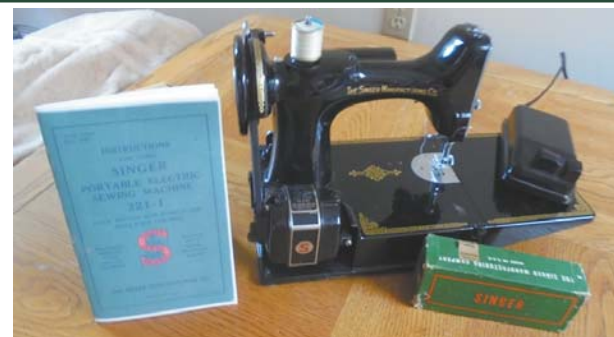

ANTIQUE & COLLECTIBLE GLASSWARE & POTTERY

Singer Feather Weight Sewing Machine with Case #221-1

100+ Pieces of Van Briggles- Vases, Bowls,

Figurines, Candle Holders, Pitchers, Mugs (4 different Colors) 600+ Elephants- Large, Small, Glass, Pottery, Brass, Iron, Stuffed • Fiesta set of Dishes, Misc. • 1973 Fenton Daisy Covered Dish • 1945 Roseville Fresia #19 EWER*S Germany Creamer & Sugar • 2 Blue Sponge Cheese Crocks • Cookie Jars • Fenton and Viking Glass • Love Birds Covered Blue Dish • 1946 Roseville "Snowberry" 10" Tray • Cut Glass • Art Glass • Baskets • 14 Frankoma Political Mugs • 1990-1995 Nebraska Signed Footballs • 8 Schlitz Mugs • 12 Piece Place Setting Goebel Dishes • Goblets • Drinking Glasses • MUCH MORE GLASSWARE!! • Clarinet • Saxophone • Trumpet • Jewelry • Wrist Watches • Pocket Watches • Dr. Bag • Indian Blankets • Quilts • Flat Top Trunk • Military Clothing • Glove and Hankie Boxes • Large Assortment of Salt and Peppers • **MUCH MORE!!**

ELECTRONICS

Electroponic Stereo with 2 Floor Speakers • 32" RCA TV with Video Player • 46" RCA TV in Cabinet • 32" RCA Flat Screen TV • 40" Sony Flat Screen TV • GE Microwave • RCA Console Stereo with AM/FM Radio • GE Washer and Dryer • Projector Screens

Visit Our Website for pictures and complete listing at www.wanserauction.com

• LUNCH AVAILABLE •
PORTA POTS ON GROUNDS