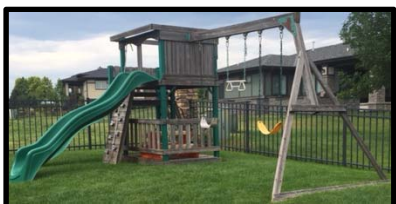

Drying Rack, Frank Lloyd Wright Books, Oriental Storage Unit, Towels, Shower Curtains, Toys, Stuffed Animals, Game Table, Cubicle Storage Unit, White Storage Unit, Waste Baskets, KitchenAid 4 QT Mixer, Keurig Coffee Maker, Panini Grill, Ninja Cooking System, (2) Crockpots, Double Belgium Waffle Maker, Roaster Oven, Griddle. **OUTDOOR FURNITURE:** Cement Flower Pots, (4) Rocking Arm Chairs, Rectangular Table, Swing Set w-Slide. **TOOLS:** 7' Fiberglass Ladder, 3 Step Ladder, Brute Pressure Washer, Troybuilt Lawn